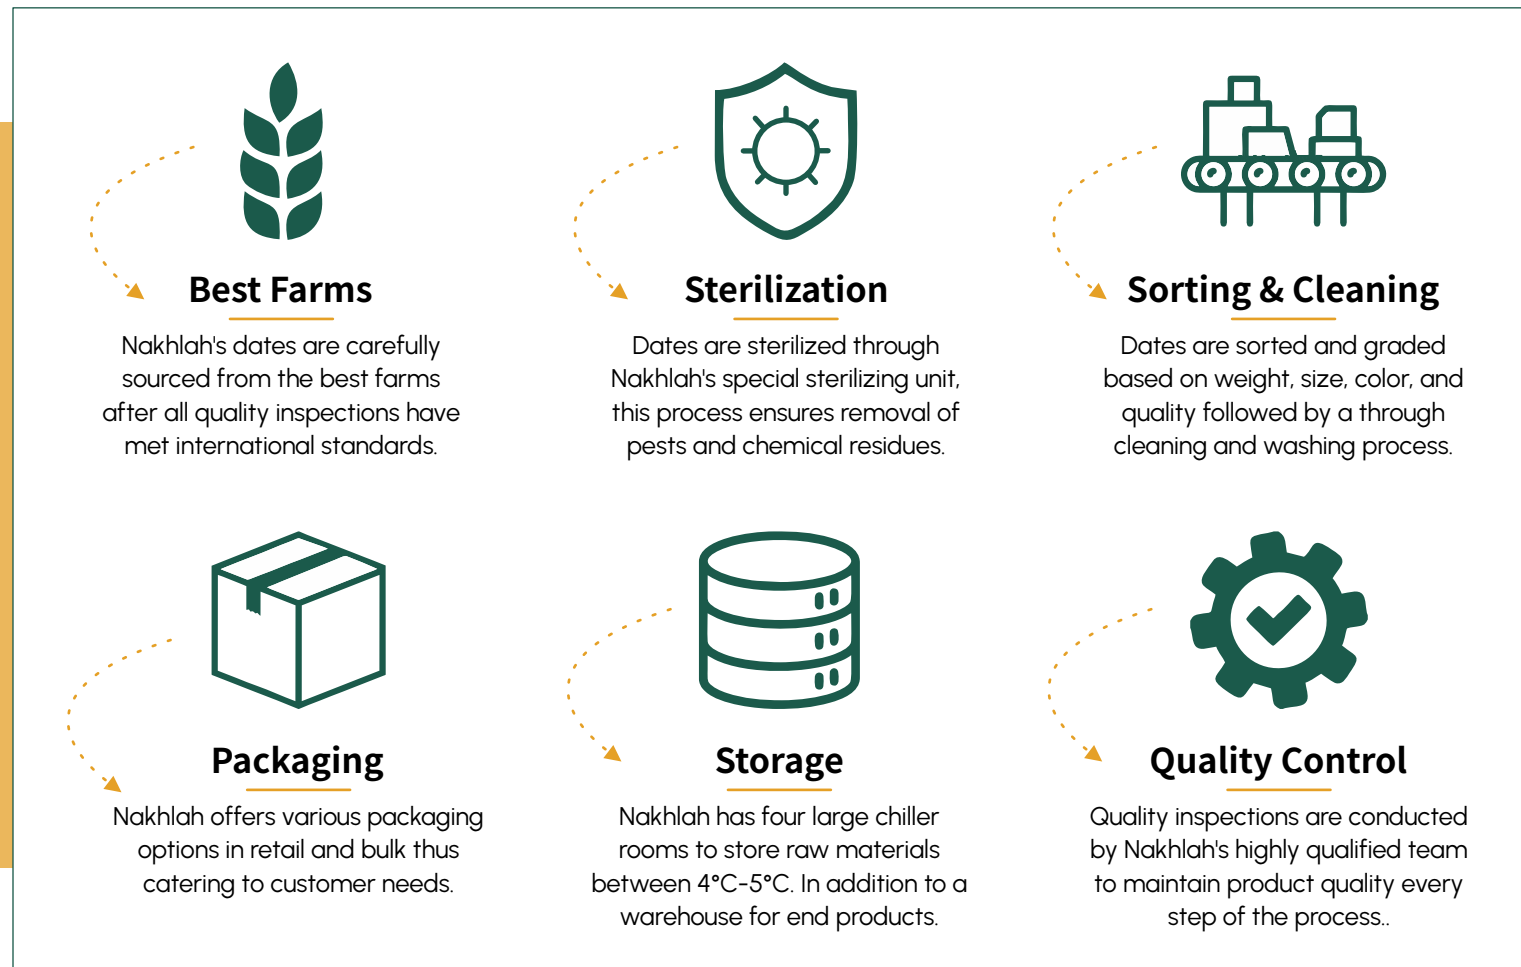

## OUR VALUES

- Quality
- Integrity
- Accountability
- Excellence
- Safety

# OUR PROCESS

Nakhlah comprises dedicated departments for sterilizing, sorting, washing, and packaging to ensure a streamlined production process. We offer a diverse range of packaging options – catering to varying client needs and requirements.

## Sterilizing Unit

Continuing with our legacy of unprecedented innovation, Nakhlah proudly boasts of a modern sterilizing unit that ensures all raw materials meet our high quality and safety benchmarks.