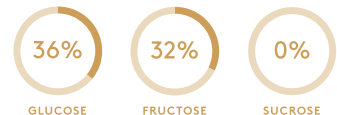

KHUDRI خضري

Moderately sweet and dark brown colour, with flesh of a chewy consistency.